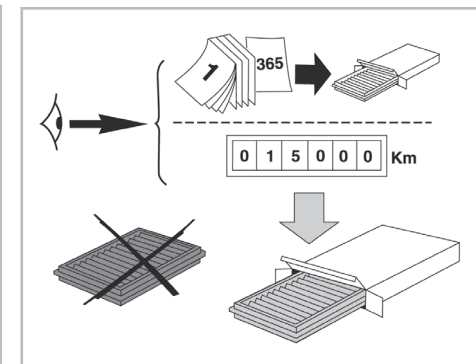

PROTECT

combined with active carbon

FOR
BMW

SERIES 3 (E46) A/C+ (03/98 >)

698750

FH601

CA

WANT TO
KNOW MORE?