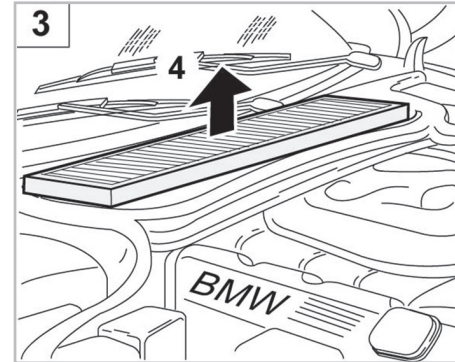

PROTECT

combined with active carbon

FOR
BMW

SERIES 3 (E46) A/C+ (03/98 >)

698750

FH601

CA

WANT TO
KNOW MORE?