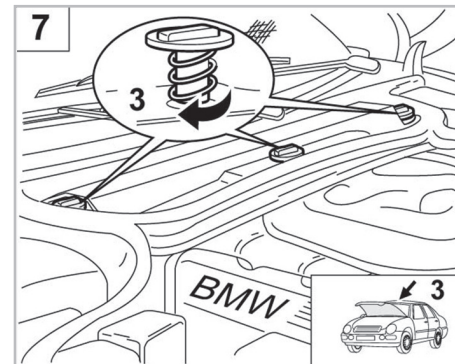

PROTECT

combined with active carbon

FOR
BMW

SERIES 3 (E46) A/C+ (03/98 >)

698750

FH601

CA

WANT TO
KNOW MORE?