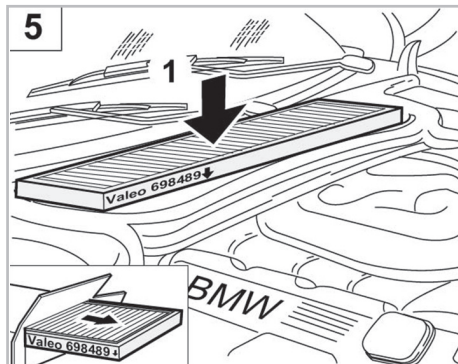

PROTECT

combined with active carbon

FOR
BMW

SERIES 3 (E46) A/C+ (03/98 >)

698750

FH601

CA

WANT TO
KNOW MORE?