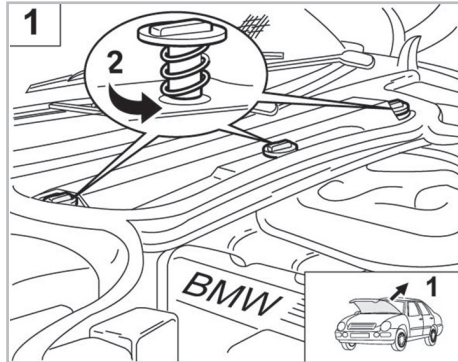

PROTECT

combined with active carbon

FOR
BMW

SERIES 3 (E46) A/C+ (03/98 >)

698750

FH601

CA

WANT TO
KNOW MORE?