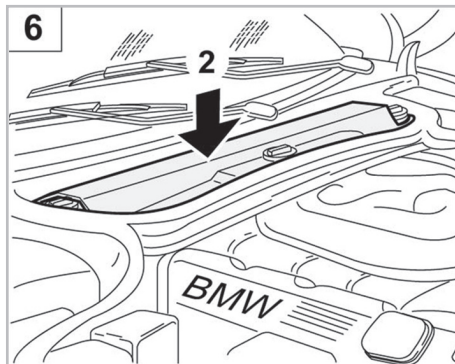

PROTECT

combined with active carbon

FOR
BMW

SERIES 3 (E46) A/C+ (03/98 >)

698750

FH601

CA

WANT TO
KNOW MORE?