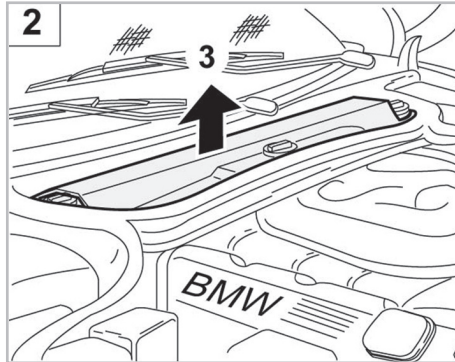

PROTECT

combined with active carbon

FOR
BMW

SERIES 3 (E46) A/C+ (03/98 >)

698750

FH601

CA

WANT TO
KNOW MORE?